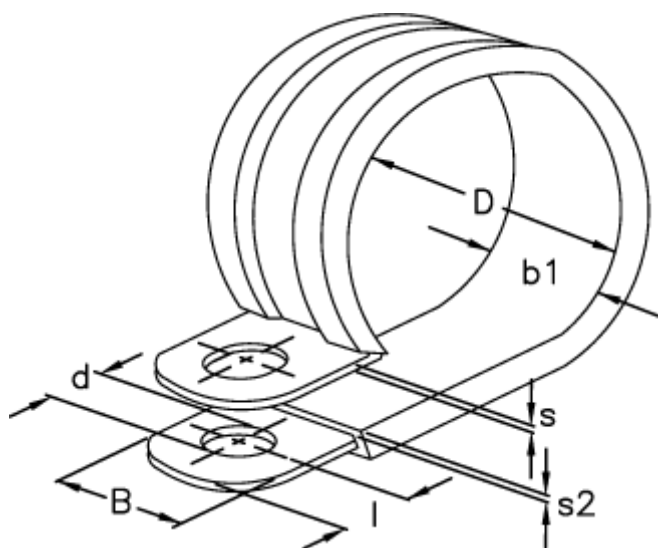

Article number: 029456112020

Description: Norma pipe retaining clip
RLGU 1. 20/12 W1

Measures

| | |
|------------|--------|
| b1 | = 15.0 |
| d | = 6.4 |
| Diameter D | = 20 |
| l | = 6 |
| s | = 0.8 |
| s2 | = 1.2 |
| Width B | = 12 |